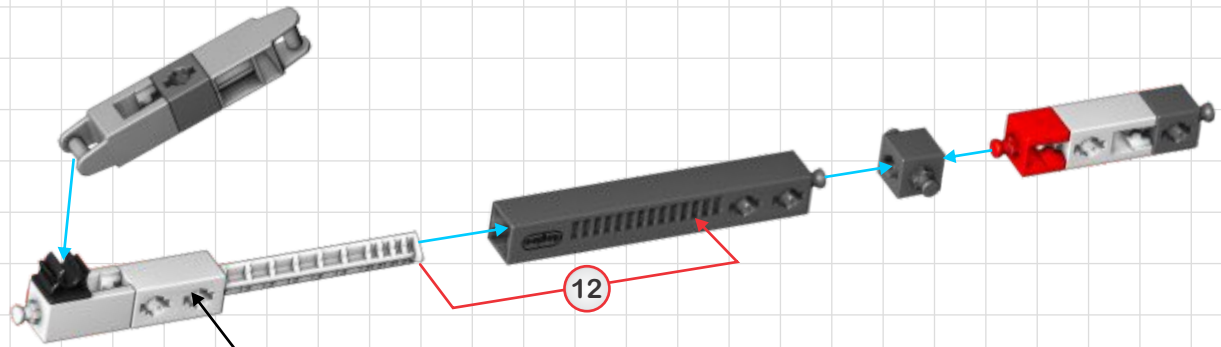

x3

x1

x1

01

- White 2-hole Technic pin x2
- Grey Technic axle connector x2
- Grey Technic axle with 4 holes x1
- Red Technic axle connector x1
- Red Technic bush x1
- Black Technic axle connector x3
- Black Technic axle connector x1
- Black Technic axle with 12 holes x1
- Red Technic axle connector x1
- Red Technic bush x1