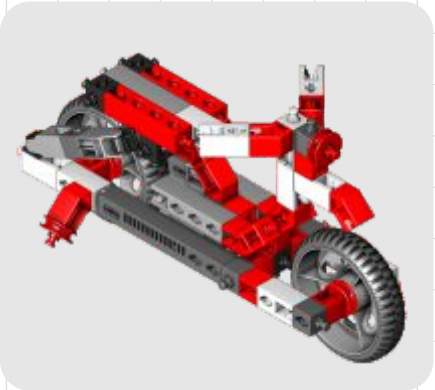

x3

x1

x1

01

- White 2-hole Technic pin x2
- Grey Technic axle connector x2
- Grey Technic axle with 4 holes x1
- Red Technic axle connector x1
- Red Technic bush x1
- Black Technic axle connector x3
- Black Technic axle connector x1
- Black Technic axle with 12 holes x1
- Red Technic axle connector x1
- Red Technic bush x1