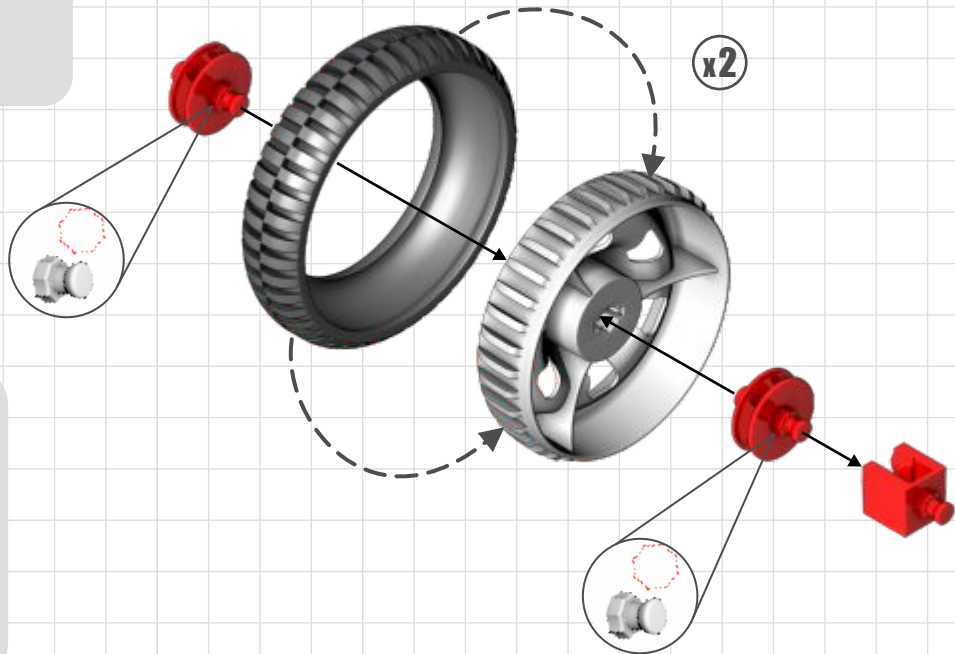

tire
L

x2

x4

x2

x2

03