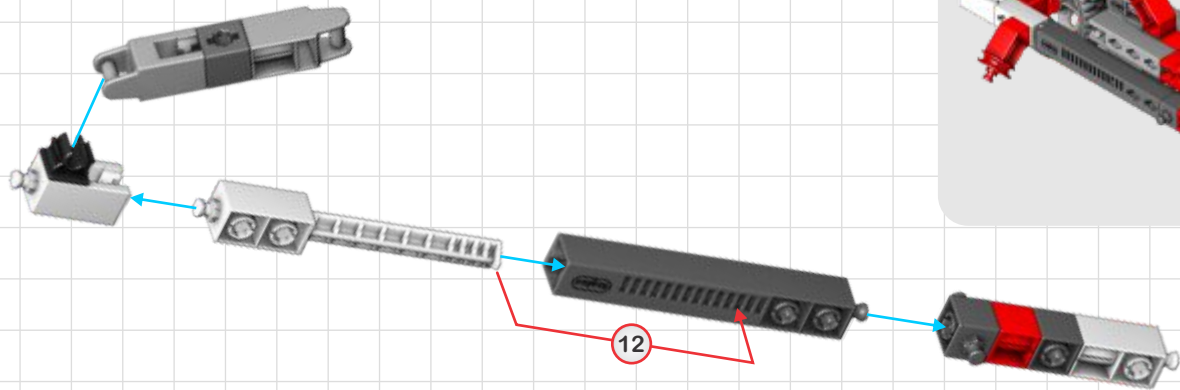

x3

x1

x1

01

- White 2-hole Technic pin x2
- Grey Technic axle connector x2
- Grey Technic axle with 4 holes x1
- Red Technic axle connector x1
- Red Technic bush x1
- Black Technic axle connector x3
- Black Technic axle connector x1
- Black Technic axle with 12 holes x1
- Red Technic axle connector x1
- Red Technic bush x1